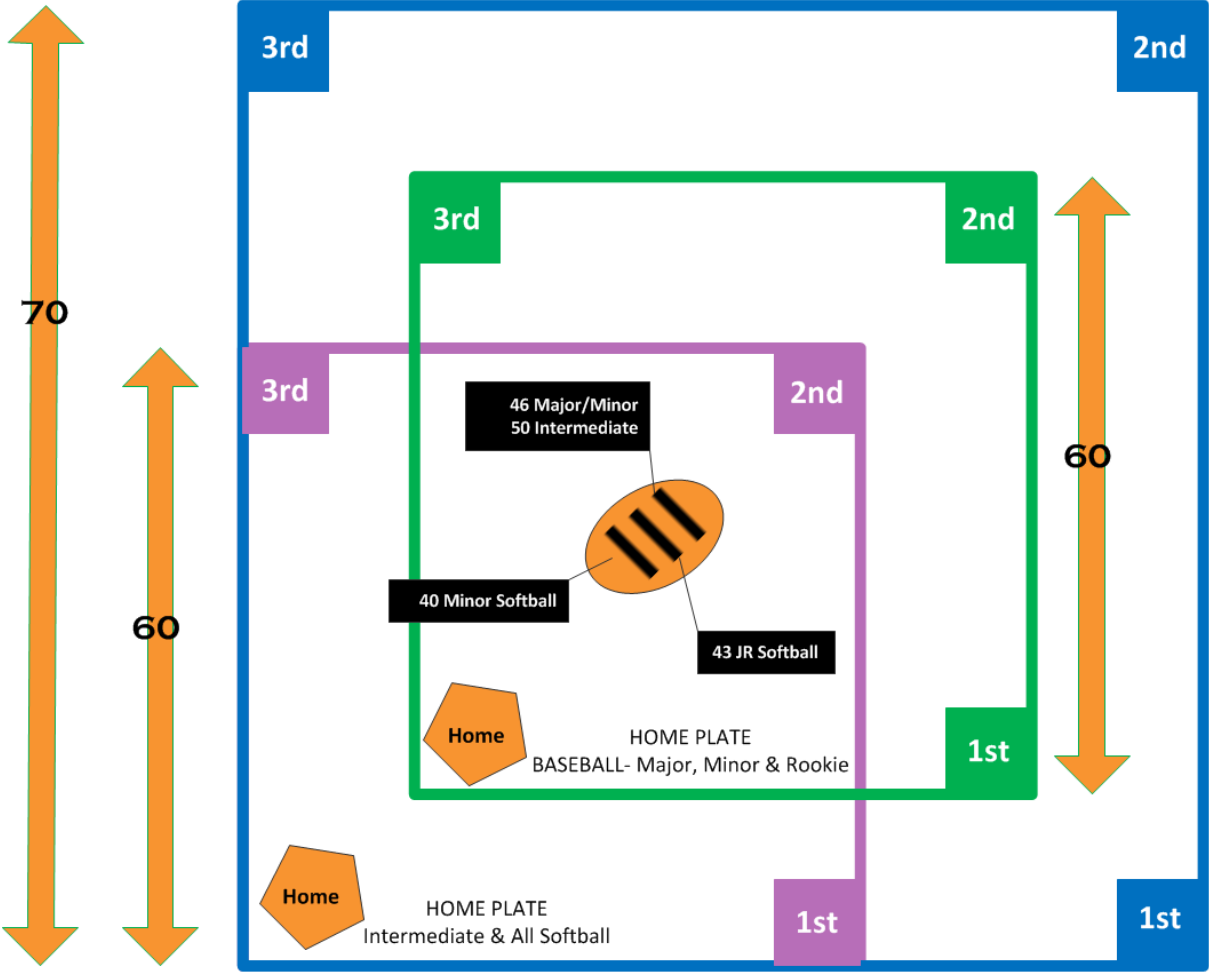

Hampton Little League Diamond Set Up

White FOUL pole

Yellow FOUL pole

INTERMEDIATE

MAJOR BASEBALL

JUNIOR, MAJOR, MINOR SOFTBALL

Yellow FOUL pole

White FOUL pole